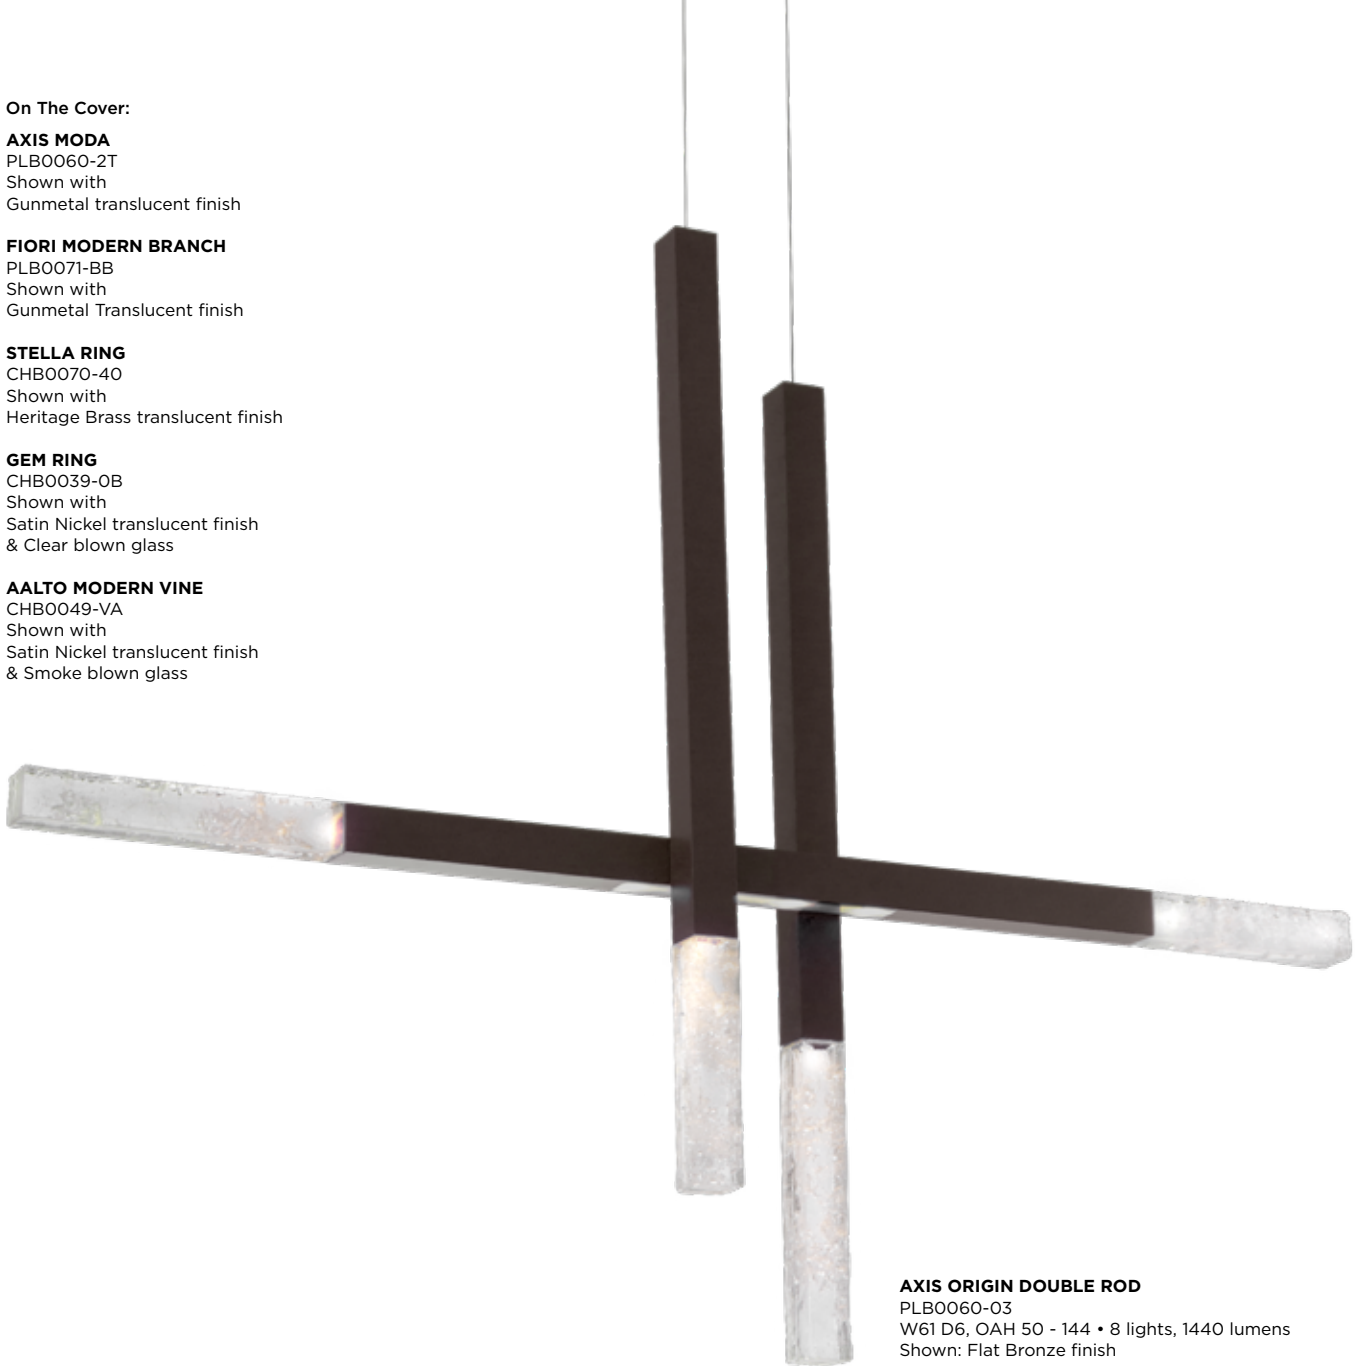

AALTO MODERN VINE

CHB0049-VA
Shown with
Satin Nickel translucent finish
& Smoke blown glass

AXIS ORIGIN DOUBLE ROD

PLB0060-03
W61 D6, OAH 50 - 144 • 8 lights, 1440 lumens
Shown: Flat Bronze finish

HAMMERTONSTUDIO™