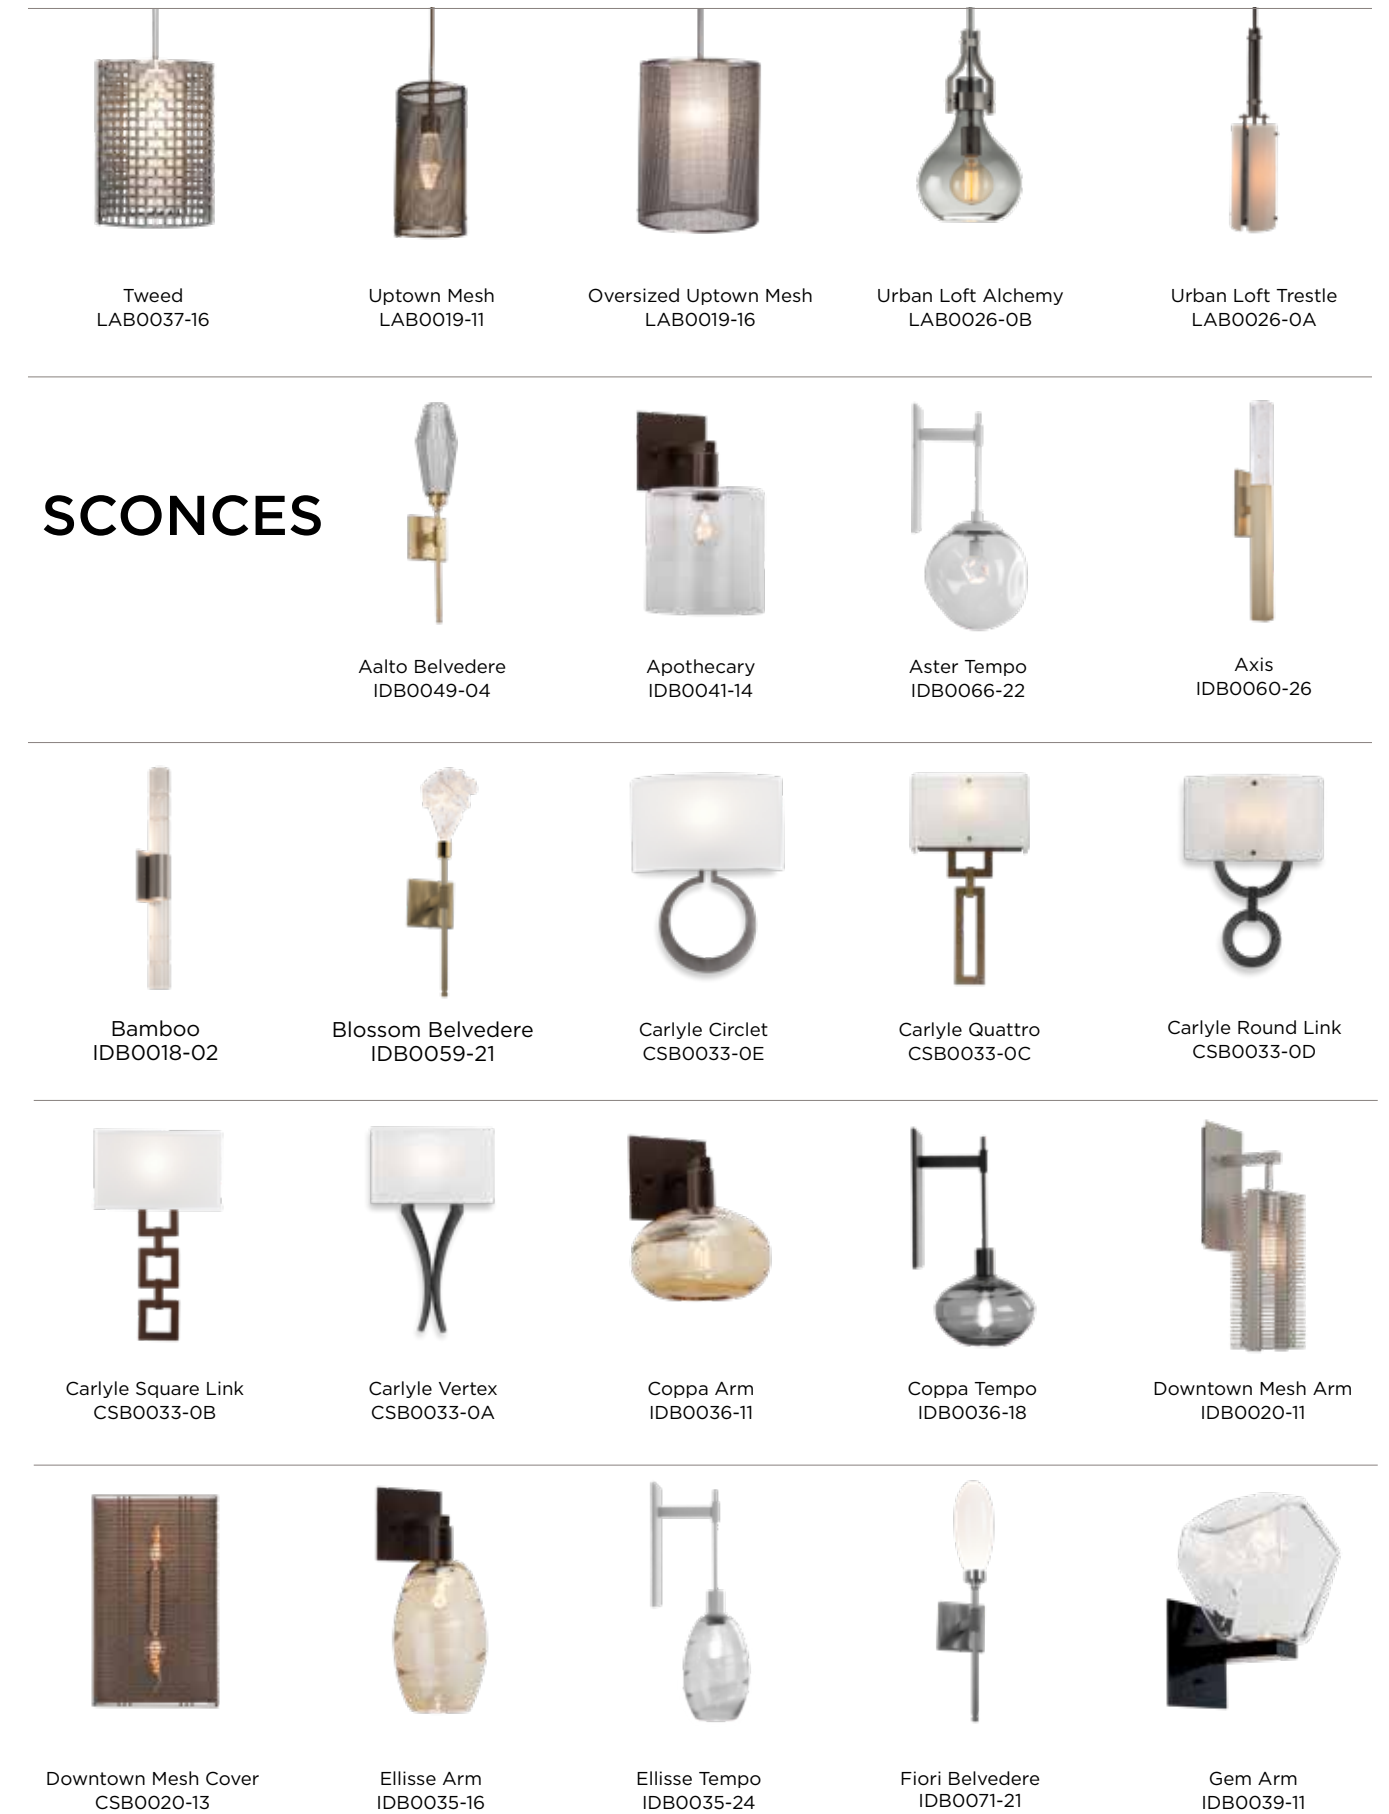

Square Mesh Sconce
ODB0040-16

Terrace
Candelabra Lantern
ODB0043-AJ

Terrace
Frosted Lantern
ODB0043-AK

Terrace
Nested Lantern
ODB0043-AL

Villa Arm Sconce
ODB0043-OC

Villa Torch Sconce
ODB0043-OD

PENDANTS

Aalto
LAB0049-19

Apothecary
LAB0041-10

Aster
LAB0062-01

Axis
LAB0060-01

PENDANTS CONT.

PENDANTS CONT.

SCONCES

SCONCES CONT.

Gem Belvedere
IDB0039-08

Gem Tempo
IDB0039-18

Glacier
IDB0061-19

Hedra Belvedere
IDB0045-08

Ironwood Sprout
CSB0032-0B-SH

Ironwood Thistle
CSB0032-0D

Ironwood Twig
CSB0032-0A

Ironwood Twist
CSB0032-0C

Meteo Tempo
IDB0067-23