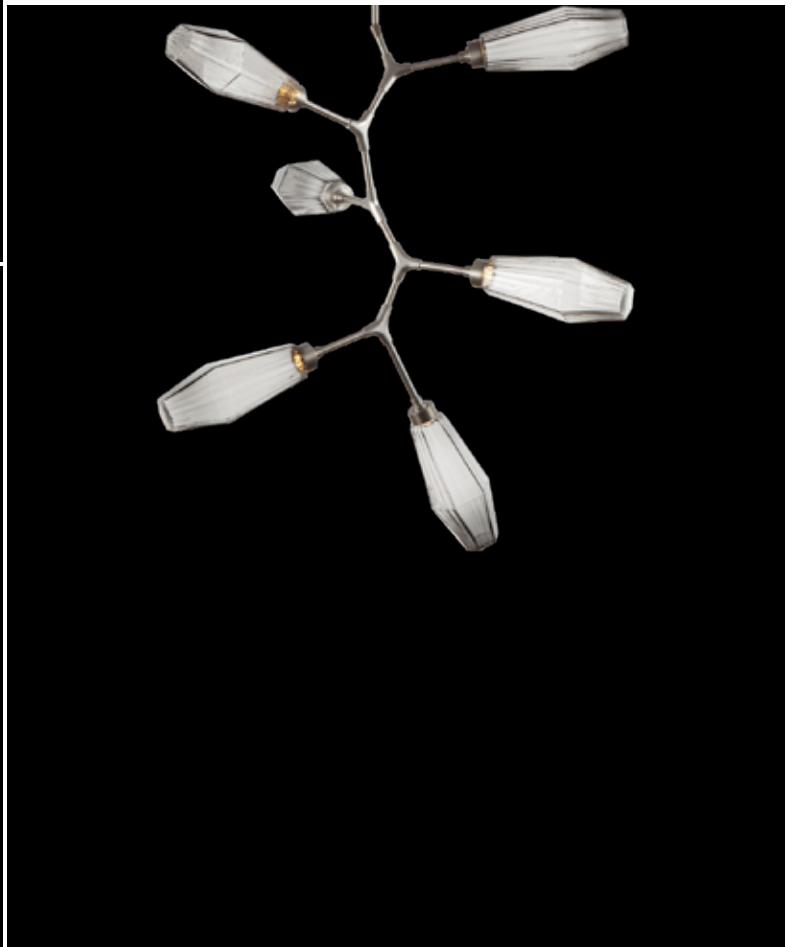

HAMMERTON
S T U D I O
PRODUCT GALLERY | 2021