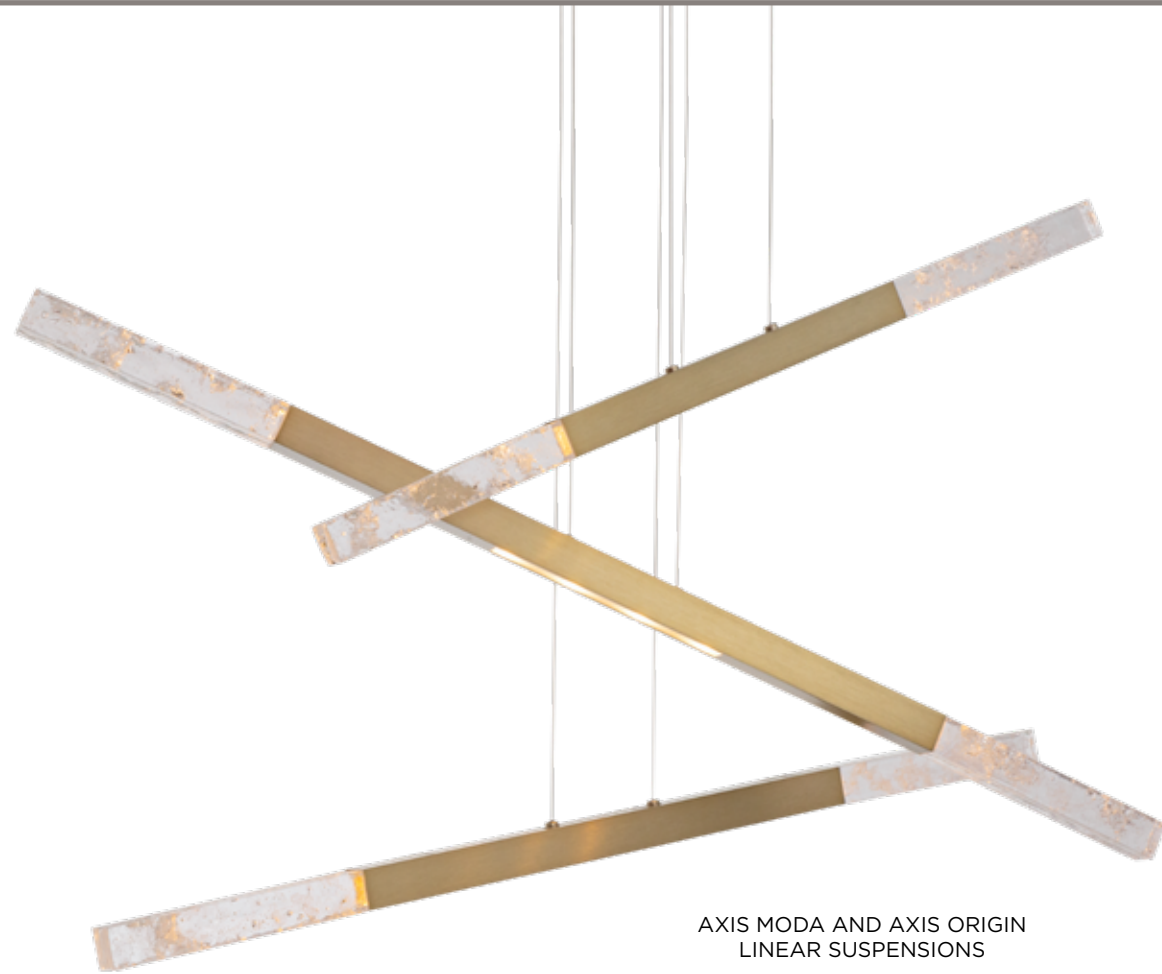

HAMMERTON
S T U D I O
PRODUCT GALLERY | 2021

DOUBLE BOX 36" H
OUTDOOR SCONCE

CARLYLE METRO CHANDELIER

FIORI COLLECTION

2021

INTRODUCTIONS

AXIS MODA AND AXIS ORIGIN
LINEAR SUSPENSIONS

STELLA COLLECTION